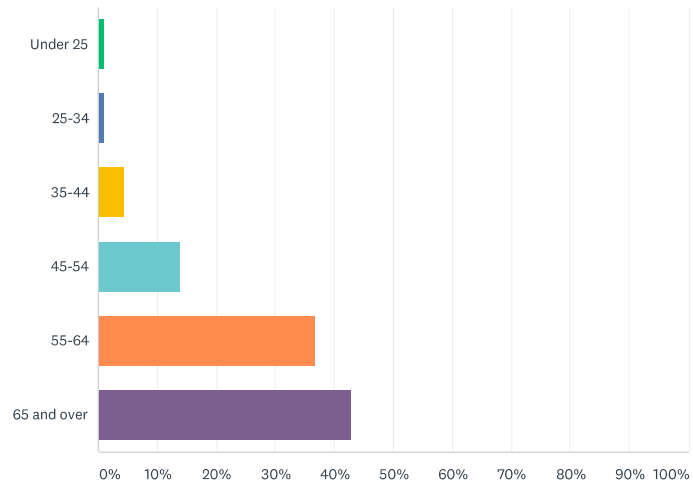

Local group in North West or North London

8/11/2017 8:24 AM

?

## Q6

If you are happy to do so, please check your age group below.

Answered: 182 Skipped: 16