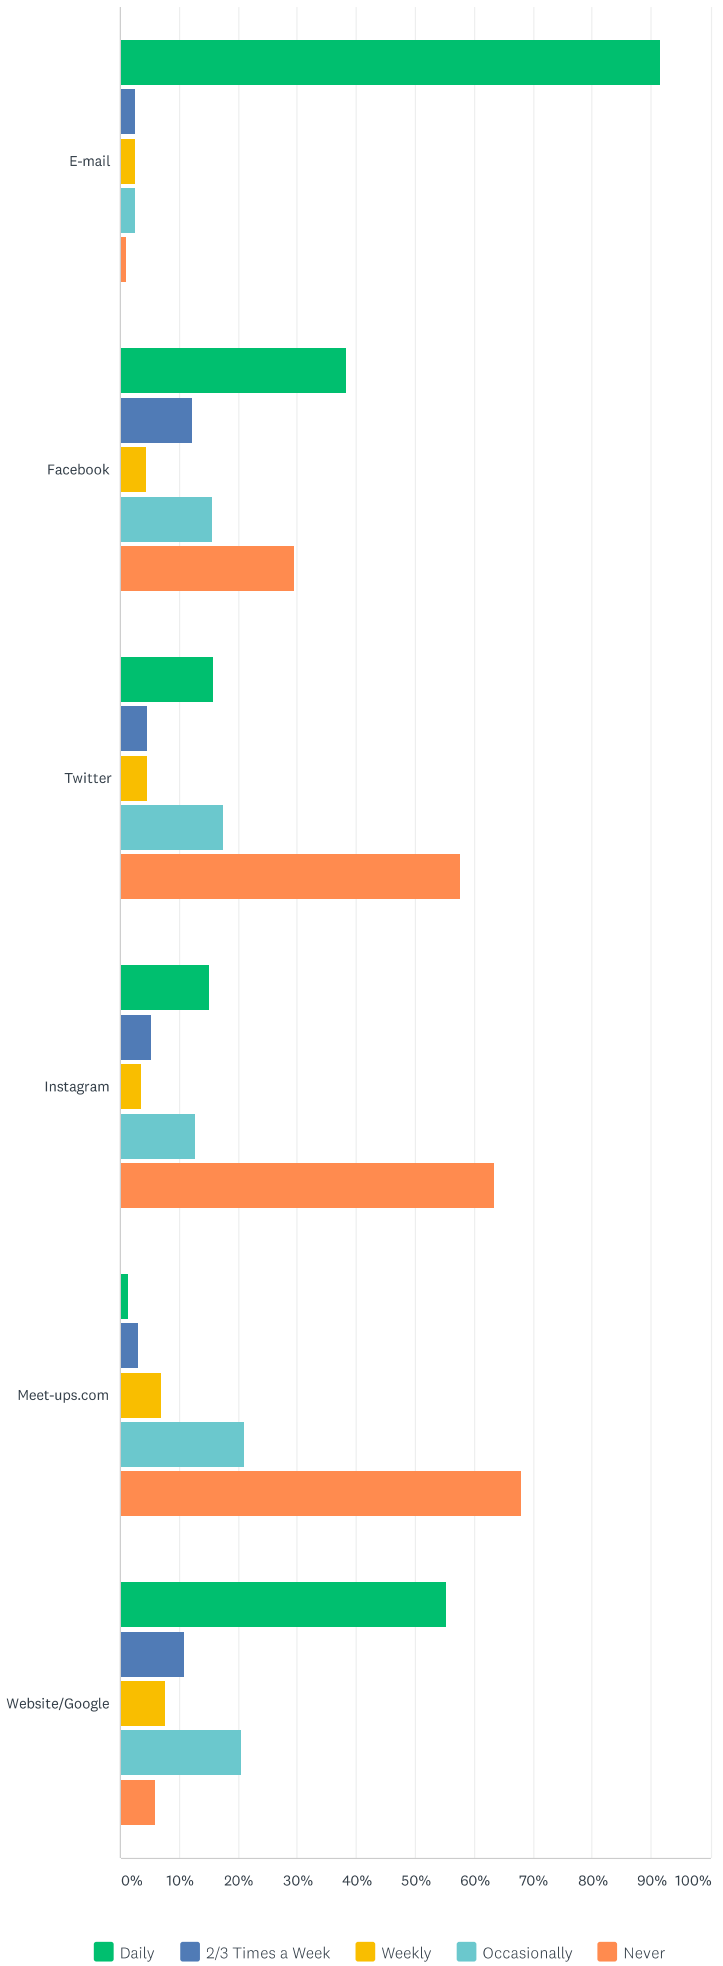

Answered: 194 Skipped: 4

ANSWER CHOICES

RESPONSES

I am an active member and regularly take part in London Region events, groups and meetings	25.26%	49
I am a member but take little interest in London Region activities	24.74%	48
I am a member but am interested mainly in Special Interest Group (SIG) activities	12.37%	24
I am a passive member of the RPS	28.87%	56
I didn't know I was a member of the London Region	8.76%	17
<b>TOTAL</b>		<b>194</b>

## Need insights?

SurveyMonkey has dozens of expertly-designed survey templates.

SIGN UP FREE ▶ or [Learn more](#)

Q2

Which of the following methods of communication do you use, and how often do you use them?

Answered: 197 Skipped: 1

	DAILY	2/3 TIMES A WEEK	WEEKLY	OCCASIONALLY	NEVER	TOTAL
E-mail	91.37% 180	2.54% 5	2.54% 5	2.54% 5	1.02% 2	197
Facebook	38.33% 69	12.22% 22	4.44% 8	15.56% 28	29.44% 53	180
Twitter	15.70% 27	4.65% 8	4.65% 8	17.44% 30	57.56% 99	172
Instagram	15.12% 26	5.23% 9	3.49% 6	12.79% 22	63.37% 109	172
Meet-ups.com	1.16% 2	2.91% 5	6.98% 12	20.93% 36	68.02% 117	172
Website/Google	55.14% 102	10.81% 20	7.57% 14	20.54% 38	5.95% 11	185

Comments (6)

	CURRENT METHOD	PREFERRED METHOD	TOTAL RESPONDENTS
Facebook	88.24% 45	41.18% 21	51
Twitter	61.54% 8	69.23% 9	13
Instagram	58.33% 7	50.00% 6	12
RPS Website/Events Page	97.12% 101	51.92% 54	104
RPS London Capital Letter	94.92% 112	61.86% 73	118
RPS Journal	95.24% 120	47.62% 60	126
Updates received when attending Events and Meetings	90.63% 29	50.00% 16	32
Friends/Contacts	95.83% 23	29.17% 7	24
RSS Feeds	100.00% 6	50.00% 3	6
Meet-ups.com	90.91% 10	54.55% 6	11
Other	75.00% 3	50.00% 2	4