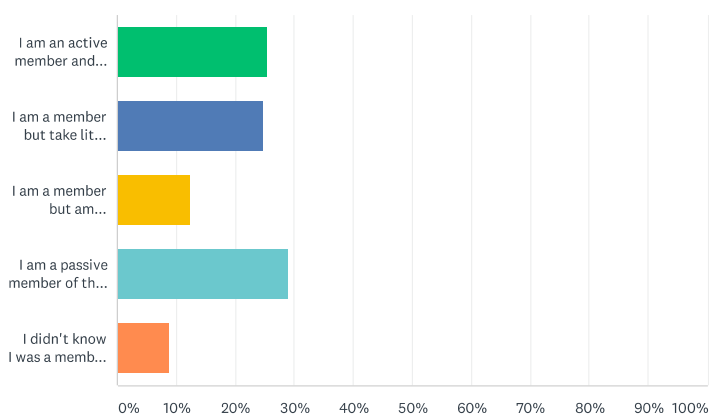

Share

RESPONSES

198

VIEWS

48

61 days (7/27/2017 - now)

Q1

How would you best describe your membership/association with the London Region?

Answered: 194 Skipped: 4

ANSWER CHOICES

RESPONSES

I am an active member and regularly take part in London Region events, groups and meetings	25.26%	49
I am a member but take little interest in London Region activities	24.74%	48
I am a member but am interested mainly in Special Interest Group (SIG) activities	12.37%	24
I am a passive member of the RPS	28.87%	56
I didn't know I was a member of the London Region	8.76%	17
<b>TOTAL</b>		<b>194</b>