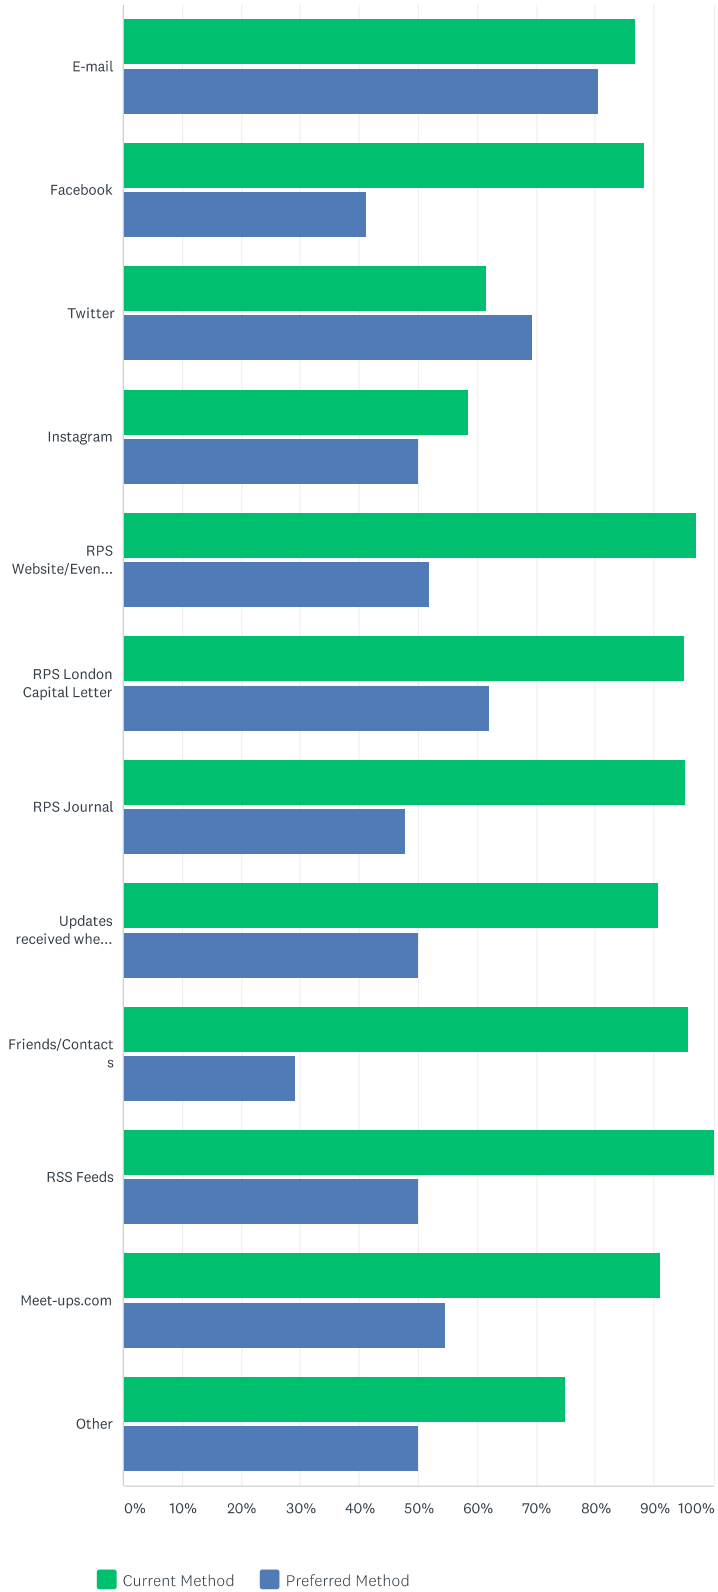

## Need insights?

SurveyMonkey has dozens of expertly-designed survey templates.

SIGN UP FREE ▶ or [Learn more](#)

Q2

Which of the following methods of communication do you use, and how often do you use them?

Answered: 197 Skipped: 1

	DAILY	2/3 TIMES A WEEK	WEEKLY	OCCASIONALLY	NEVER	TOTAL
E-mail	91.37% 180	2.54% 5	2.54% 5	2.54% 5	1.02% 2	197
Facebook	38.33% 69	12.22% 22	4.44% 8	15.56% 28	29.44% 53	180
Twitter	15.70% 27	4.65% 8	4.65% 8	17.44% 30	57.56% 99	172
Instagram	15.12% 26	5.23% 9	3.49% 6	12.79% 22	63.37% 109	172
Meet-ups.com	1.16% 2	2.91% 5	6.98% 12	20.93% 36	68.02% 117	172
Website/Google	55.14% 102	10.81% 20	7.57% 14	20.54% 38	5.95% 11	185

[Comments \(24\)](#)

Q3

How do you hear about events and meetings now and, ideally, how would you prefer to hear about them?

Answered: 197 Skipped: 1

	CURRENT METHOD	PREFERRED METHOD	TOTAL RESPONDENTS
E-mail	86.84% 165	80.53% 153	190

Comments (6)

	CURRENT METHOD	PREFERRED METHOD	TOTAL RESPONDENTS
Facebook	88.24% 45	41.18% 21	51
Twitter	61.54% 8	69.23% 9	13
Instagram	58.33% 7	50.00% 6	12
RPS Website/Events Page	97.12% 101	51.92% 54	104
RPS London Capital Letter	94.92% 112	61.86% 73	118
RPS Journal	95.24% 120	47.62% 60	126
Updates received when attending Events and Meetings	90.63% 29	50.00% 16	32
Friends/Contacts	95.83% 23	29.17% 7	24
RSS Feeds	100.00% 6	50.00% 3	6
Meet-ups.com	90.91% 10	54.55% 6	11
Other	75.00% 3	50.00% 2	4