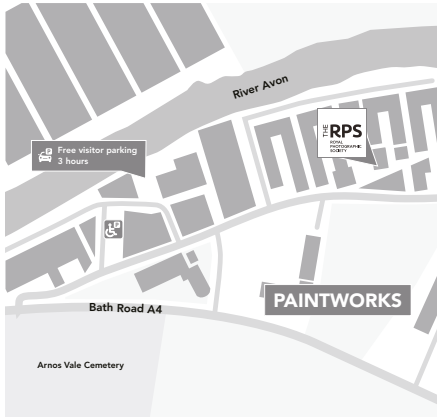

info@rps.org

+44 (0)117 316 4450

The_RPS

[royalphotographicsociety](https://www.instagram.com/royalphotographicsociety)

[royalphotographicsociety](https://www.facebook.com/royalphotographicsociety)

Sign up for our enewsletter
for the latest news rps.org/enews

Patron: HRH The Duchess of Cambridge

The Royal Photographic Society of Great Britain is a company registered in England and Wales No. RC000798
Registered Charity No. 1107831
VAT Registration No. GB 753 3057 41

COVER IMAGE:

© BENEDICT BRAIN ARPS